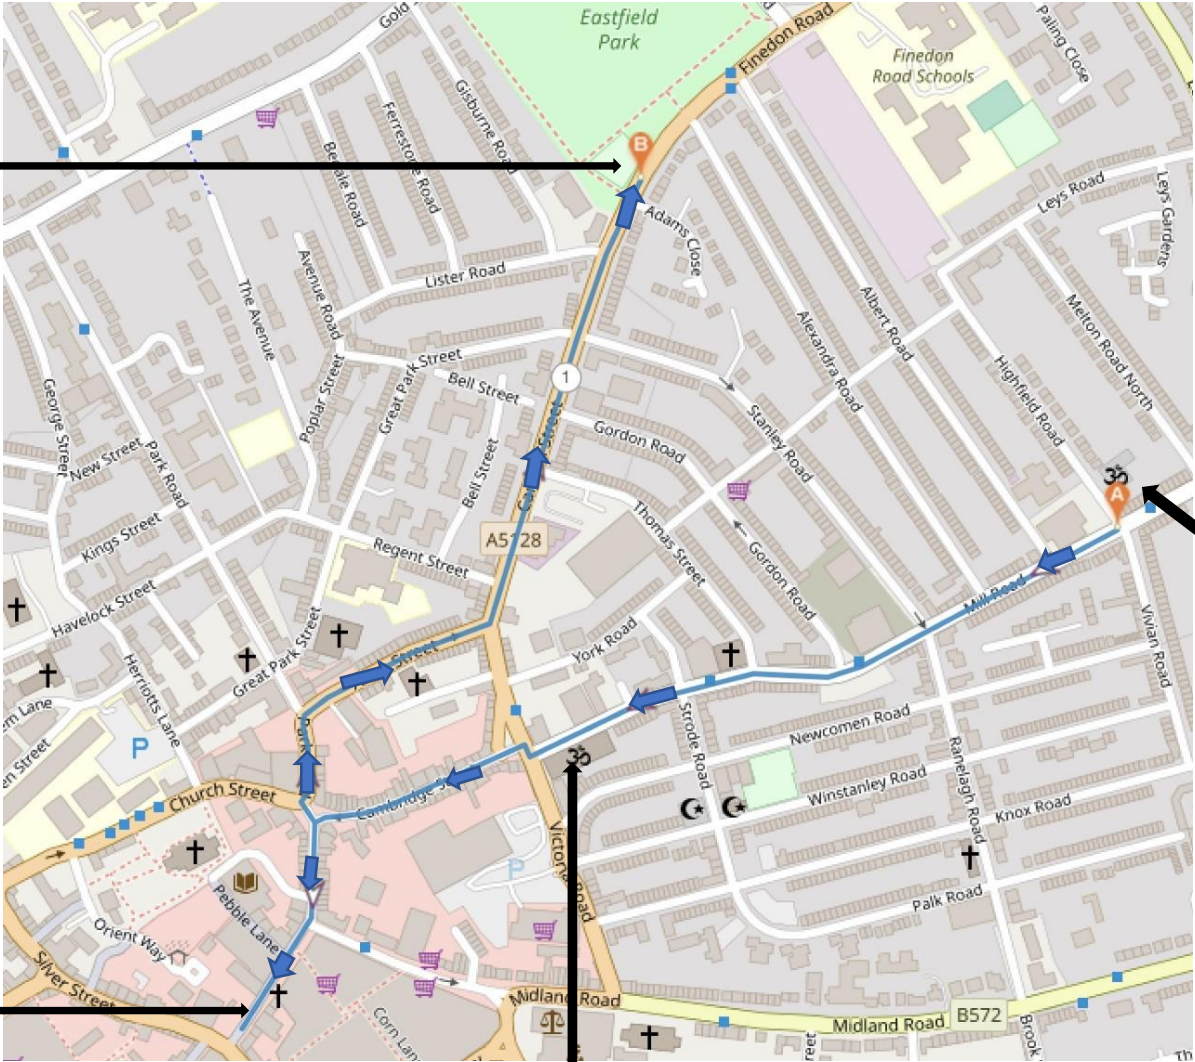

Diwali Celebration 2021: Procession Route Map

**Eastfield Park
Finedon Road
Wellingborough**

- Procession Route:**
- Highfield Road
 - Mill Road
 - Cambridge Street
 - Market Street
 - Market Square
 - Market Street
 - Alma Street
 - Cannon Street
 - Finedon Road
 - Eastfield Park

**Hindu Mandir
Highfield Road
Wellingborough**

**Market Square
Opposite Hind Hotel
Wellingborough**

**BAPS Shri Swaminarayan Mandir
Mill Road
Wellingborough**